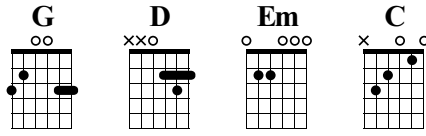

Elacion

Soumyadip Niyogi

Music by Soumyadip Niyogi

Standard tuning
♩ = 120

Intro

Capo fret 3

let ring throughout

1 bar gap after here

s.guit.

1 bar gap after here

Chorus

Verse 1

G **D** **Em**

19